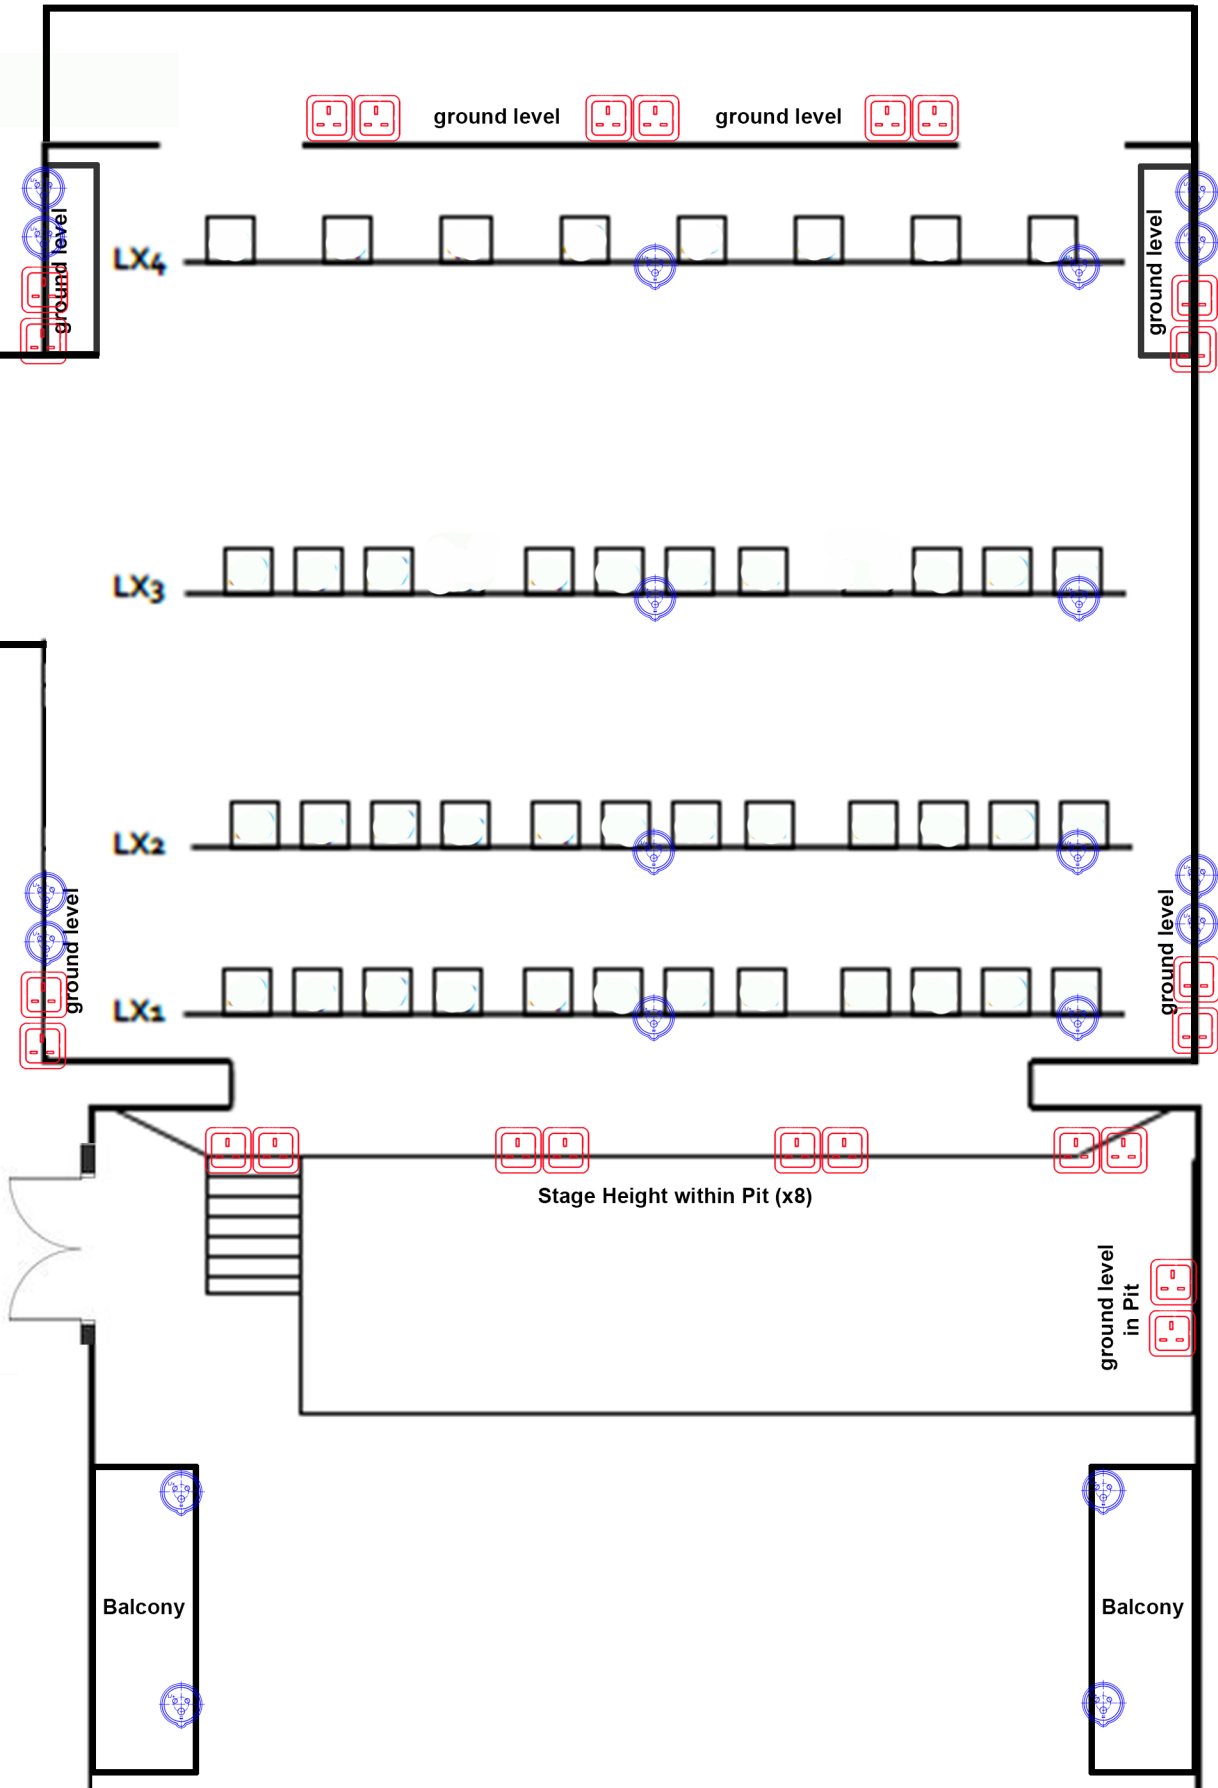

Socapex runs 16amp power and 15amp lighting from USR up to the fly tower

scene dock

# Power Plan

13amp & 16amp sockets  
updated March 2023

**KEY:**

 16amp power

 13amp power